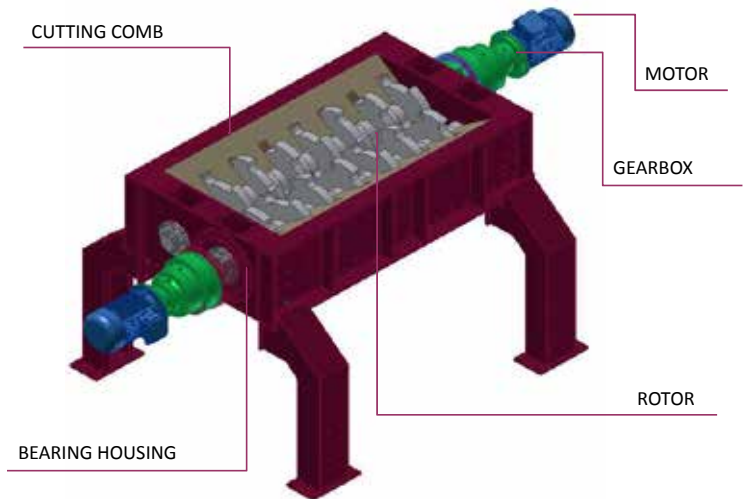

PROMEKO BAG OPENER PBO

The shredder that opens the bags only without shredding the content.

- The first equipment of sorting plants to open the bags.
- Pre-treatment for organic waste

Models

Type	Main power [kW]	Shredding room [mm]	No. of blades
PBO 1500	2x18	1500 x 1000	5+5
PBO 2000	2x37,5	2000 x 1000	7+7
PBO 2500	2x45	2500 x 2500	9+9

PRIMARY SHREDDER - TWIN SHAFTS SHREDDER

Different size upon request